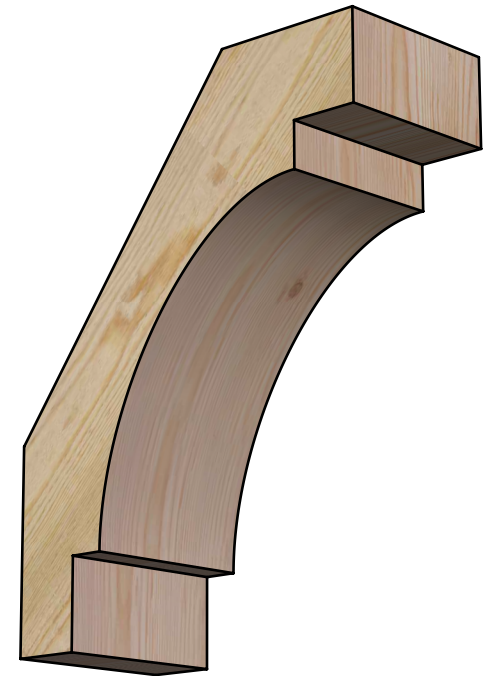

BRC06X14X18MRC00RDF

6"W X 14"D X 18"H MERCED ROUGH SAWN BRACE, DOUGLAS FIR

SIDE

FRONT

EKENA MILLWORK
 2300 WEST MAIN ST.
 CLARKSVILLE, TX 75426
 TOLL FREE: 866-607-0453
 WWW.EKENAMILLWORK.COM

NOTES

1. INSTALLATION TO BE COMPLETED IN ACCORDANCE WITH MANUFACTURER'S SPECIFICATIONS.
2. DRAWING MAY NOT BE TO SCALE
3. THIS DRAWING IS INTENDED FOR DESIGN AND PLANNING PURPOSES ONLY.
4. ALL INFORMATION CONTAINED HEREIN WAS CURRENT AT THE TIME OF DEVELOPMENT BUT MUST BE REVIEWED AND APPROVED BY THE PRODUCT MANUFACTURER TO BE CONSIDERED ACCURATE.
5. PRODUCTS ARE NOT KILN DRIED. THIS ITEM IS UNIQUE AND WILL CONTAIN THE NATURAL VARIATIONS THAT THE WOOD SPECIES OFFERS. THIS MAY RESULT IN VARIATIONS UP TO 1/4"