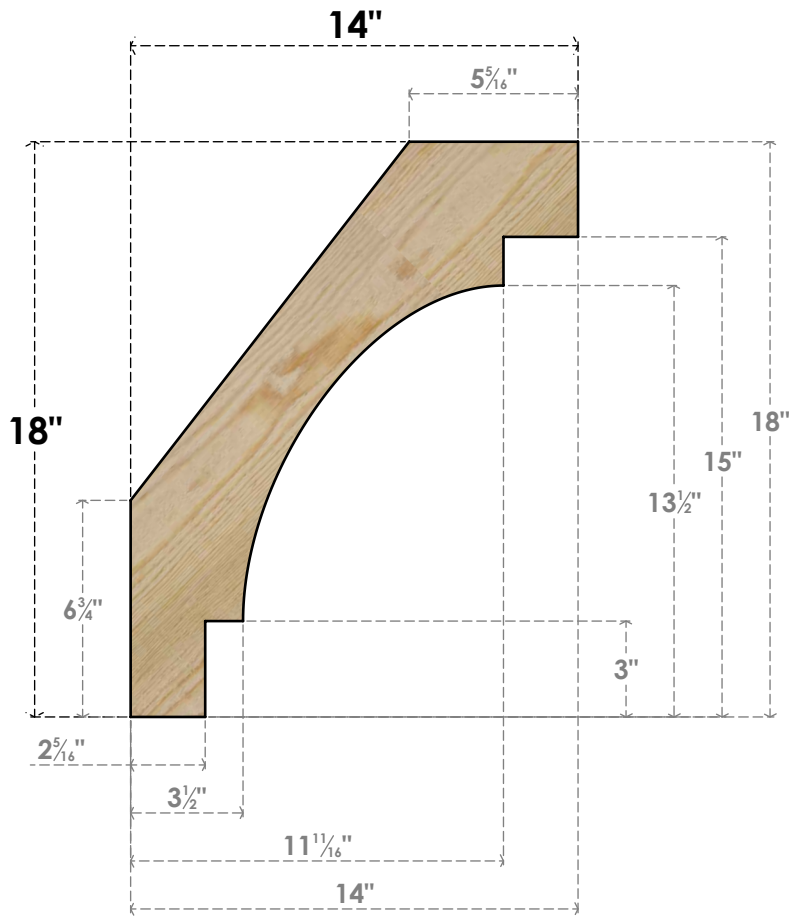

BRC06X14X18MRC00RDF

6"W X 14"D X 18"H MERCED ROUGH SAWN BRACE, DOUGLAS FIR

SIDE

FRONT

EKENA MILLWORK
 2300 WEST MAIN ST.
 CLARKSVILLE, TX 75426
 TOLL FREE: 866-607-0453
 WWW.EKENAMILLWORK.COM

NOTES

1. INSTALLATION TO BE COMPLETED IN ACCORDANCE WITH MANUFACTURER'S SPECIFICATIONS.
2. DRAWING MAY NOT BE TO SCALE
3. THIS DRAWING IS INTENDED FOR DESIGN AND PLANNING PURPOSES ONLY.
4. ALL INFORMATION CONTAINED HEREIN WAS CURRENT AT THE TIME OF DEVELOPMENT BUT MUST BE REVIEWED AND APPROVED BY THE PRODUCT MANUFACTURER TO BE CONSIDERED ACCURATE.
5. PRODUCTS ARE NOT KILN DRIED. THIS ITEM IS UNIQUE AND WILL CONTAIN THE NATURAL VARIATIONS THAT THE WOOD SPECIES OFFERS. THIS MAY RESULT IN VARIATIONS UP TO 1/4"